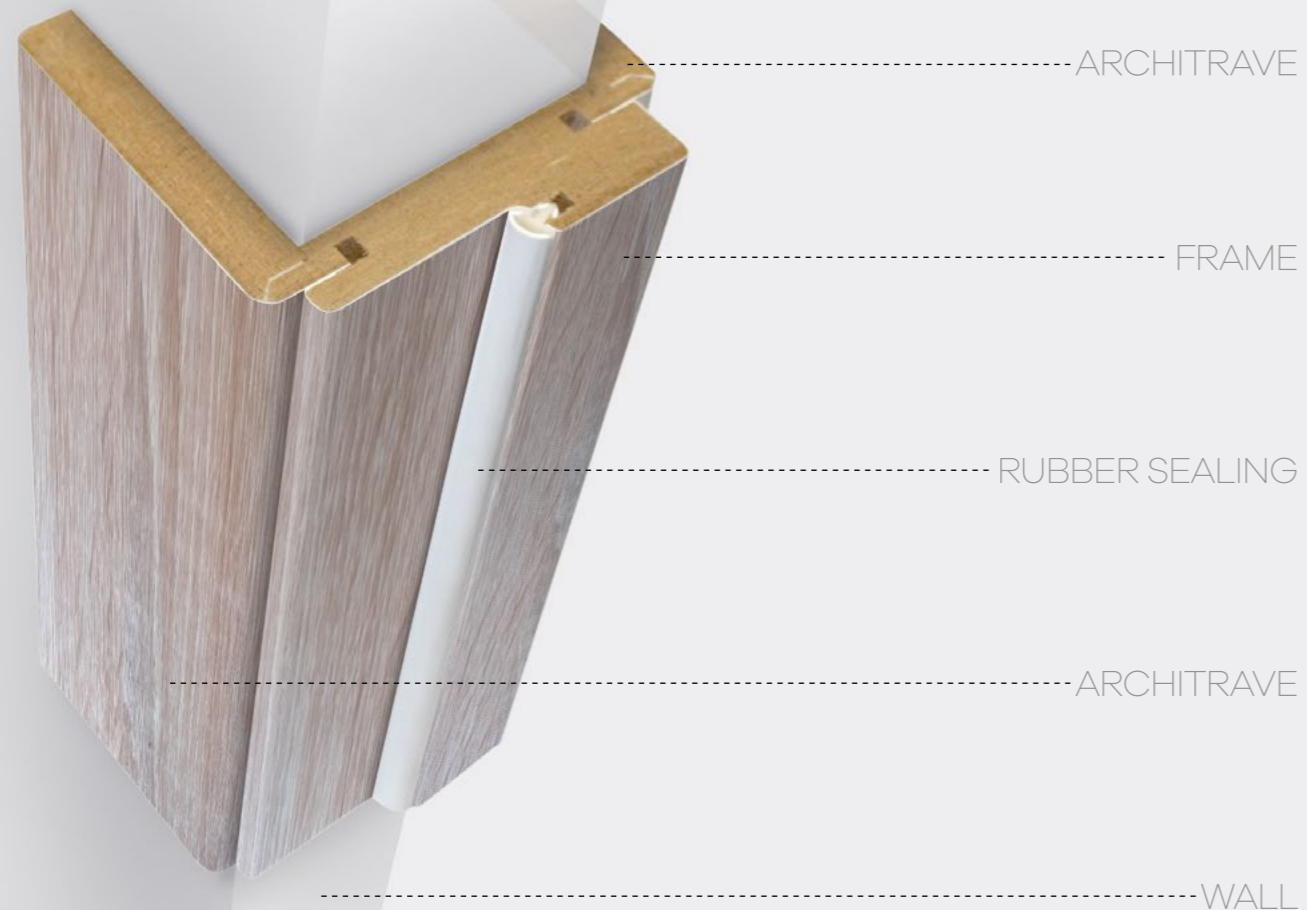

step ceiling
NÁCAR

straight ceiling
LABRIEGO

EXTENDABLE FRAME

With rubber sealing

A solution to each problem.

The fact that there are different thicknesses in the walls on which our doors are installed leads us to offer a product capable of adapting to these oscillations, optimizing the processes, from its manufacture and storage, to its installation.

port/
stylo

ARCHITRAVE

FRAME

RUBBER SEALING

ARCHITRAVE

WALL

puertas perciber

35
YEARS